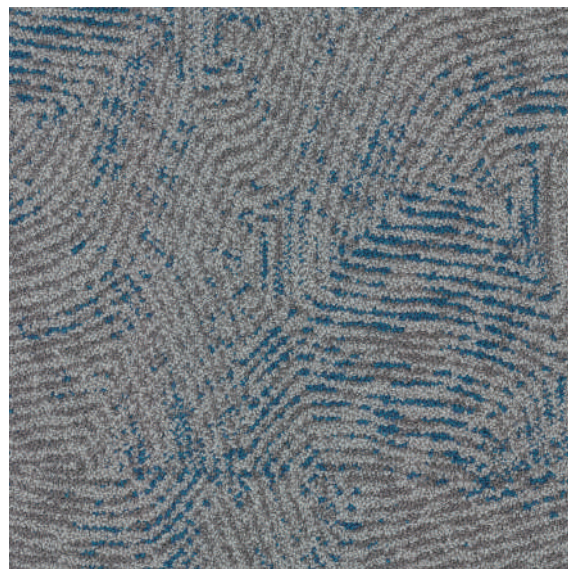

CM302 Peninsula