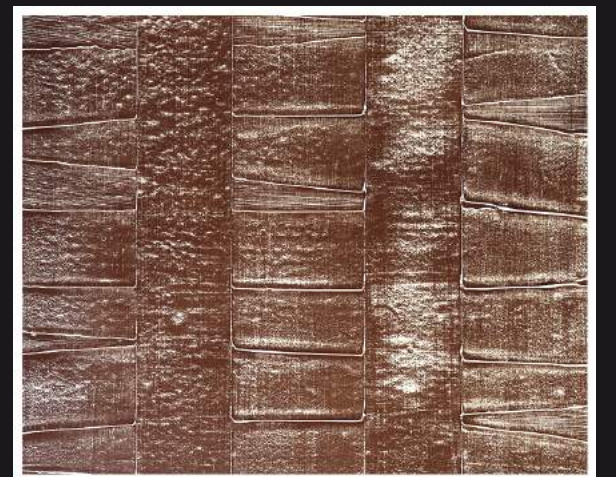

ORIENTE (890-894)

OT 892

Each collection can be ordered in several colors and finishes variations.
Colors: RAL, PANTONE, NCS.
Effects: SATIN, MATT, METAL, LAQUE or mixed combinations.