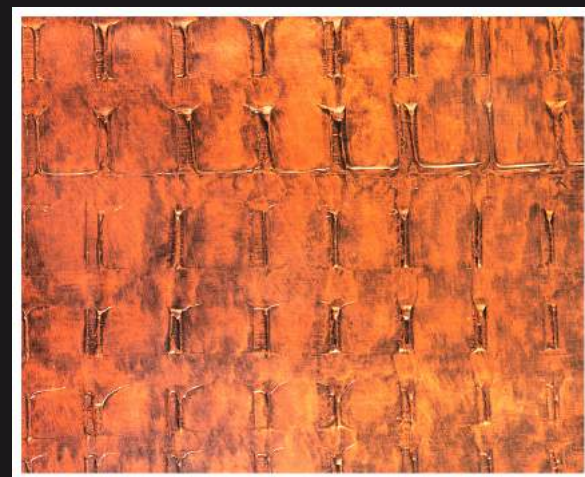

# KROMO (900-904)

KR 900

KR 901

KR 902

KR 903

KR 904

Each collection can be ordered in several colors and finishes variations.  
Colors: RAL, PANTONE, NCS.  
Effects: SATIN, MATT, METAL, LAQUE or mixed combinations.