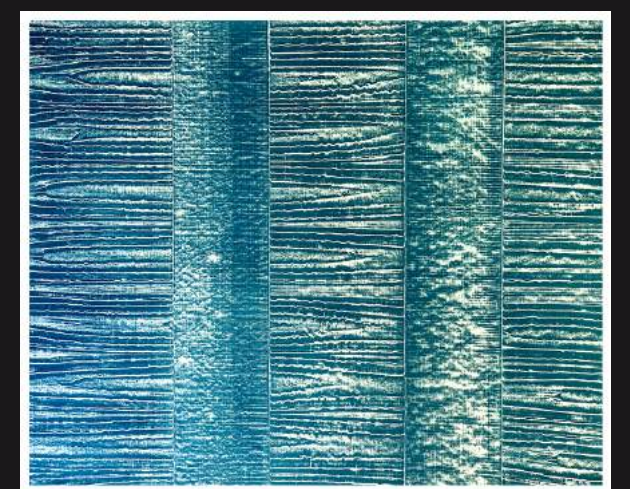

# OAK (750-754)

OAK 750

OAK 751

OAK 752

OAK 753

OAK 754

Each collection can be ordered in several colors and finishes variations.  
Colors: RAL, PANTONE, NCS.  
Effects: SATIN, MATT, METAL, LAQUE or mixed combinations.

# CONTEMPORARY (800-804)

CO 800

CO 801

CO 802

CO 803

CO 804

Each collection can be ordered in several colors and finishes variations.  
Colors: RAL, PANTONE, NCS.  
Effects: SATIN, MATT, METAL, LAQUE or mixed combinations.