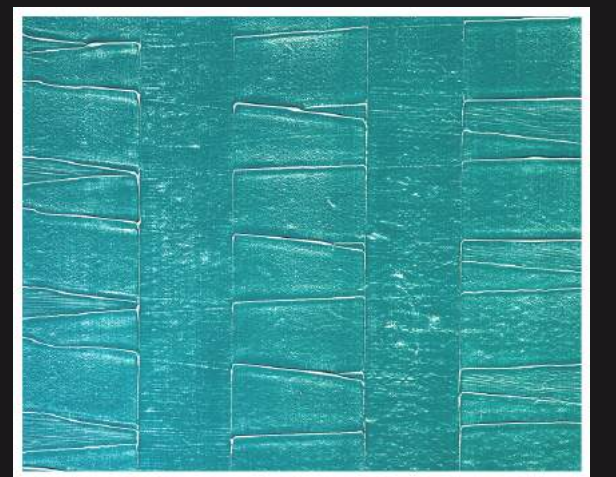

# ORIENTE (890-894)

OT 890

OT 891

OT 892

OT 893

OT 894

Each collection can be ordered in several colors and finishes variations.  
Colors: RAL, PANTONE, NCS.  
Effects: SATIN, MATT, METAL, LAQUE or mixed combinations.