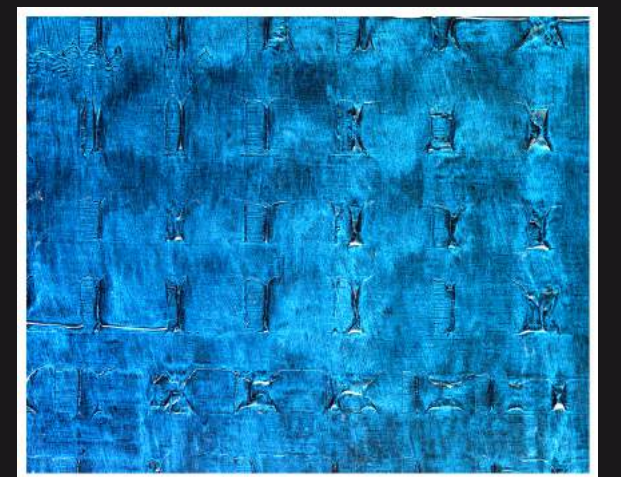

# KROMO (900-904)

KR 900

KR 901

KR 902

KR 903

KR 904

Each collection can be ordered in several colors and finishes variations.  
Colors: RAL, PANTONE, NCS.  
Effects: SATIN, MATT, METAL, LAQUE or mixed combinations.