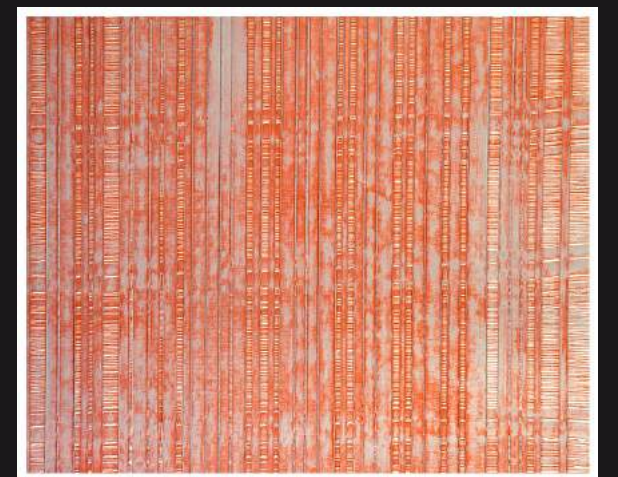

# NEW YORK (820-824)

N.Y. 820

N.Y. 821

N.Y. 822

N.Y. 823

N.Y. 824

Each collection can be ordered in several colors and finishes variations.  
Colors: RAL, PANTONE, NCS.  
Effects: SATIN, MATT, METAL, LAQUE or mixed combinations.