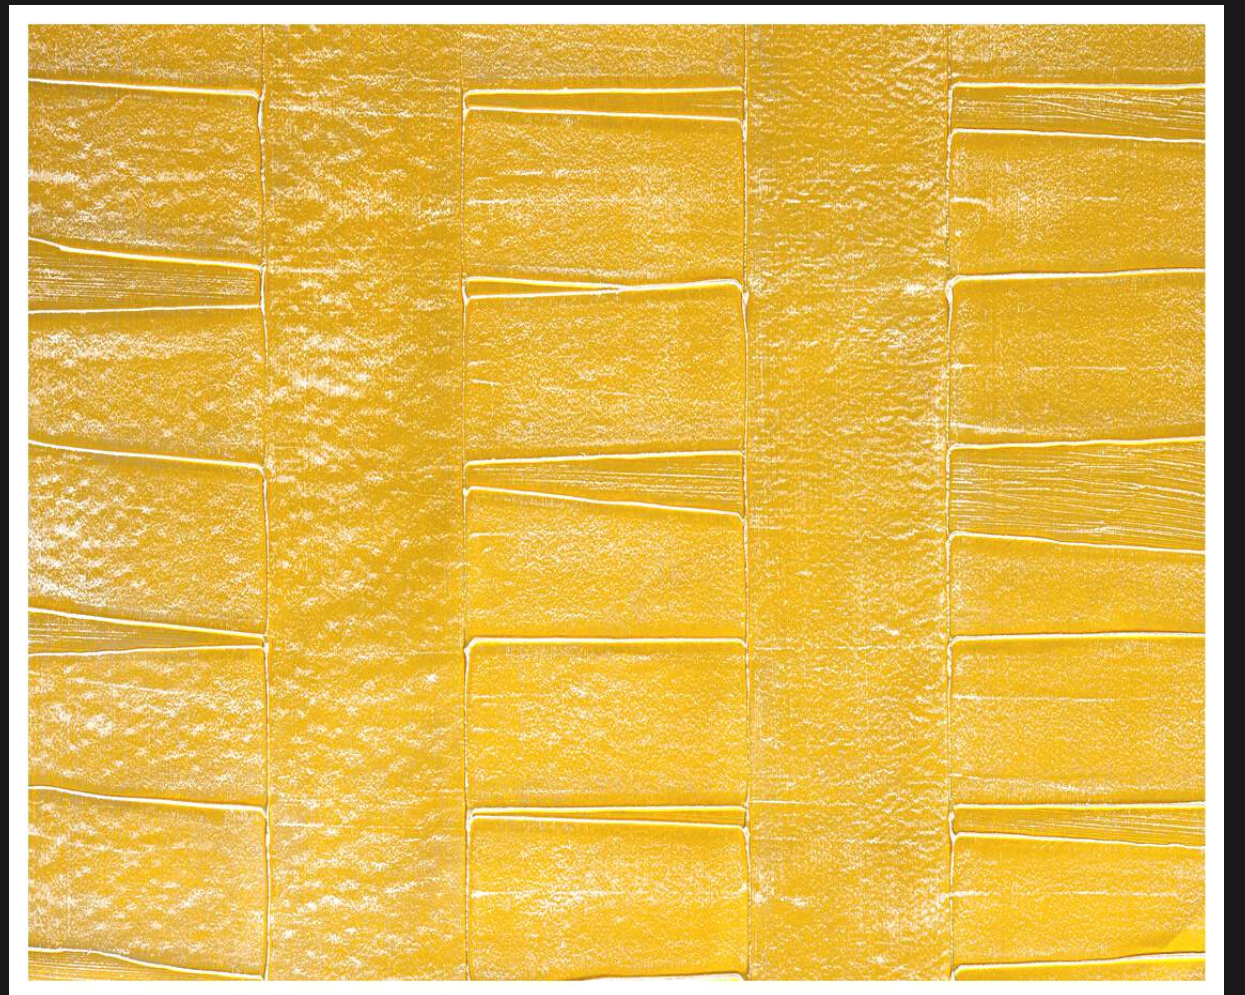

ORIENTE (890-894)

OT 890