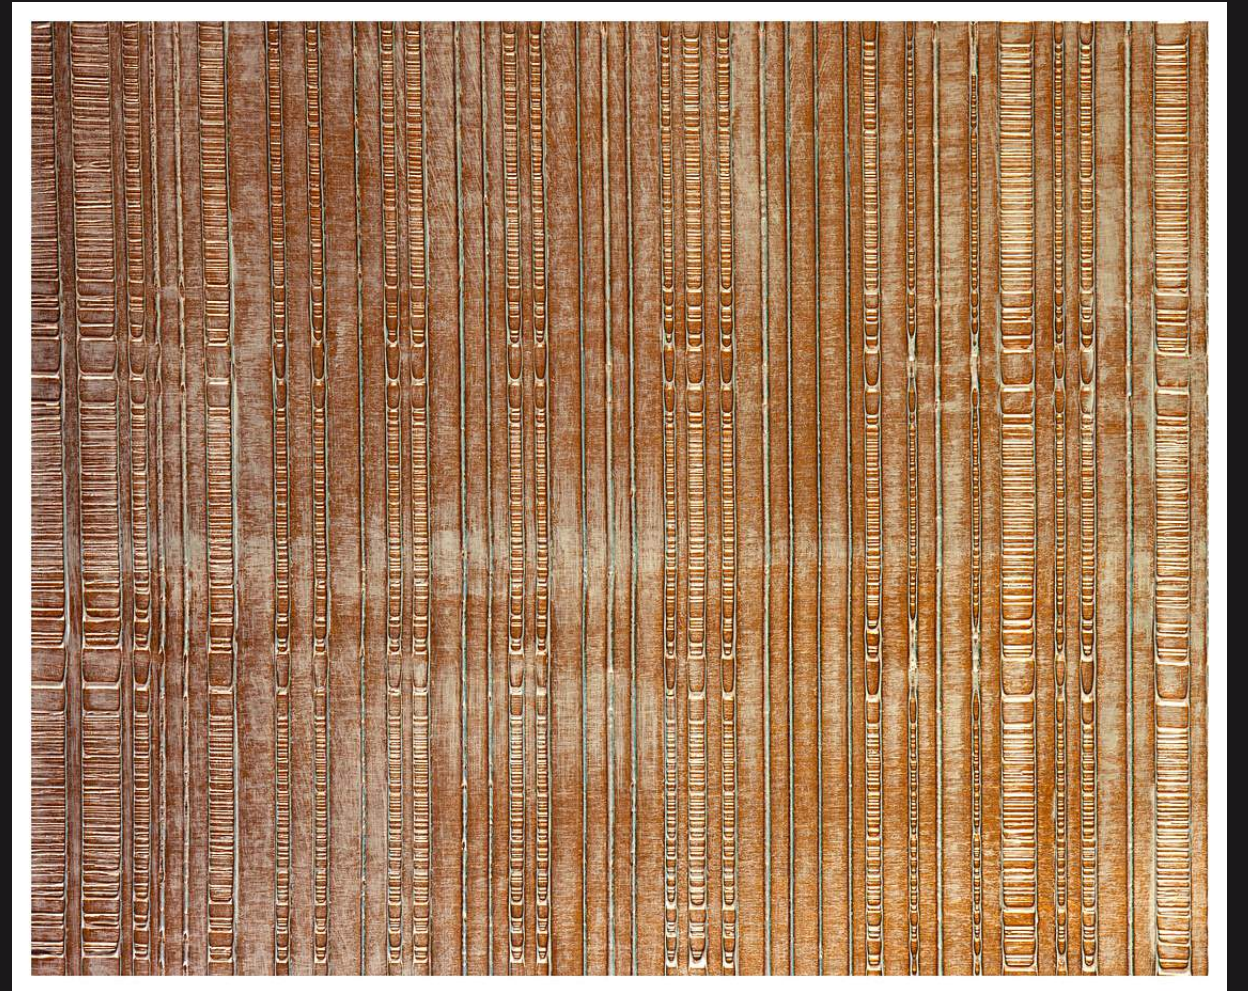

NEW YORK (820-824)

N.Y. 820