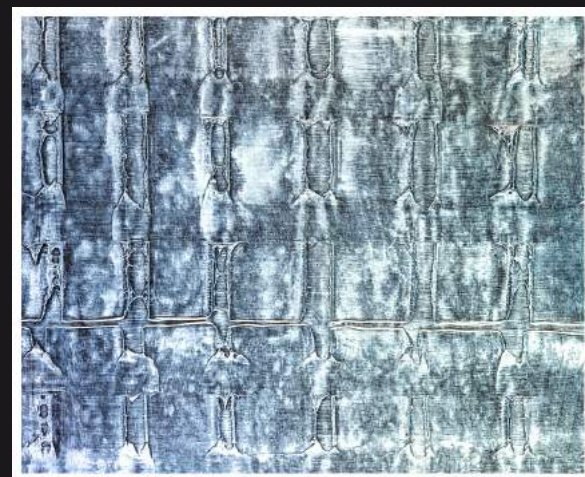

KROMO (900-904)

KR 901

Each collection can be ordered in several colors and finishes variations.
Colors: RAL, PANTONE, NCS.
Effects: SATIN, MATT, METAL, LAQUE or mixed combinations.