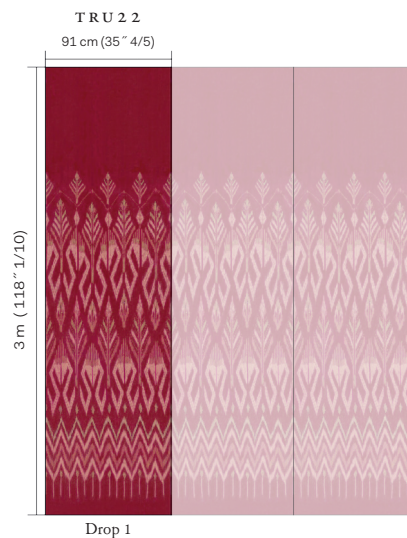

OMEXCO
Fine Belgian Wallcoverings

TRIBU

PAPERWEAVE ON NON-WOVEN BACKING

TRU 2 2

TRU 2 1

TRU 2 0

NB: The portrayed colours may differ from reality.

TRU 2 2: Panoramic design of 1 drop. Total dimension 0,91 x 3 m (35" 4/5 x 118" 1/10).
This panoramic has been created as a continuous design and can therefore be repeated endlessly.
Weight: $\pm 235 \text{ g/m}^2$ ($\pm 6,53 \text{ oz/sq yd}$).

Width of the wallcovering.

Sold per drop of 3m / 3.28 yd.

The design needs a straight match.

Fire resistant:
EU: B, s1-d0
US: class A

Light resistant:
Xeno test 6.

Ecological.

Apply a ready mixed PVA or EVA clear adhesive directly to the wall, no need to humidify the back of the wallcovering.